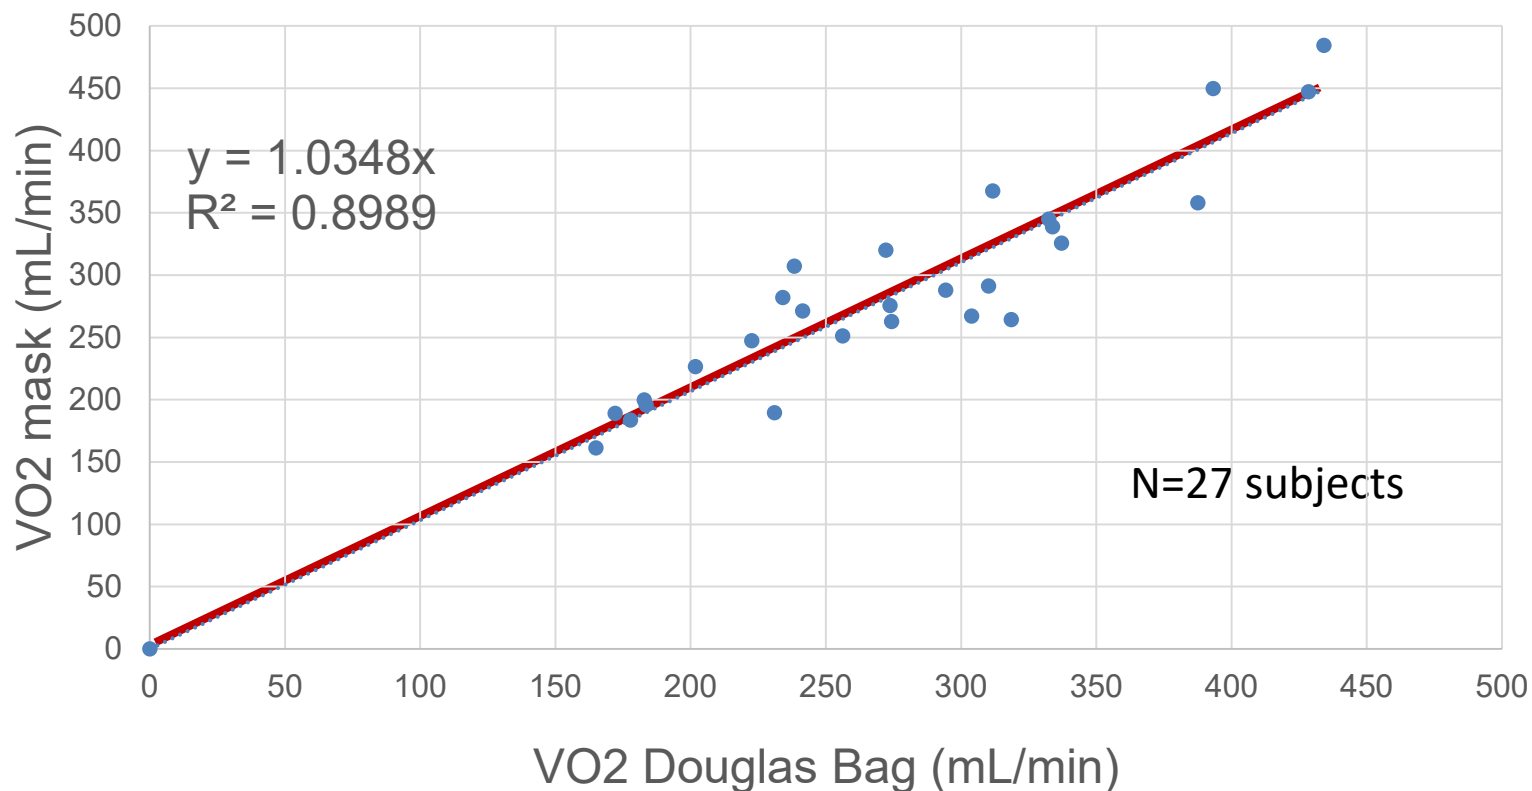

Case Study #4

How accurate can we measure Resting Metabolic Rate (RMR) or Resting Energy Expenditure (REE) with a mobile indirect calorimeter?

Indirect Calorimeter: The wearable mask – Breezing Pro

Validation Study: Wearable mask vs. Douglas Bag Method (single sensor batch)

Validation Study: Wearable mask vs. Douglas Bag Method (single sensor batch)

Validation Study: Wearable mask vs. Douglas Bag Method (single sensor batch)

Validation Study: Wearable mask vs. Douglas Bag Method (4 sensor batches*)

VO₂ Validation

* Different batches from the previous one (N=44)

Validation Study: Wearable mask vs. Douglas Bag Method (multiple sensor batches*)

VCO₂ Validation

* Different batches from the previous one (N=44)