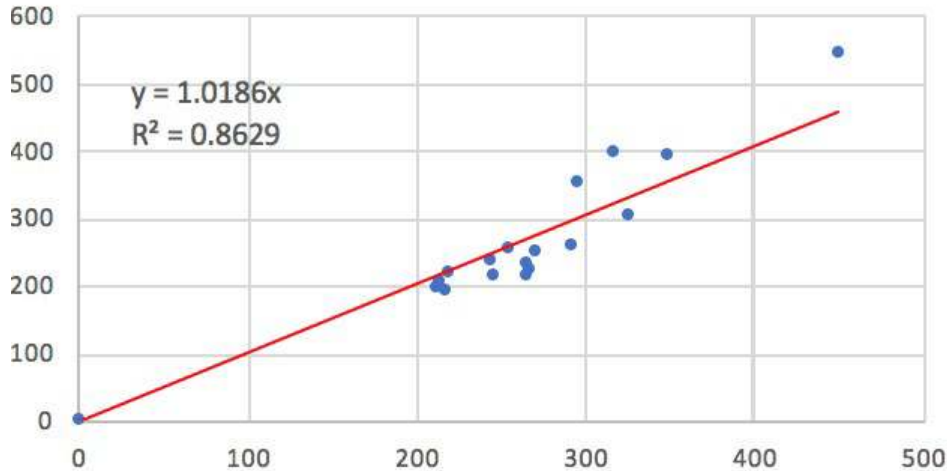

Dr. Johnson wearing Breezing Pro
during study

sensor

mask

✓ Comparison with Medical Graphics Metabolic cart on-going

Validation Study: Wearable mask vs. Medical Graphics (Ultima system)

Analytical validation study conclusion

- ✓ Total of subjects tested: 90+ with Gold standard method and Breath-by-Breath reference metabolic cart.
- ✓ The wearable device for VO_2 , VCO_2 , and Resting Energy Expenditure (EE) demonstrated between 90-100% accuracy with 95% confidence interval.