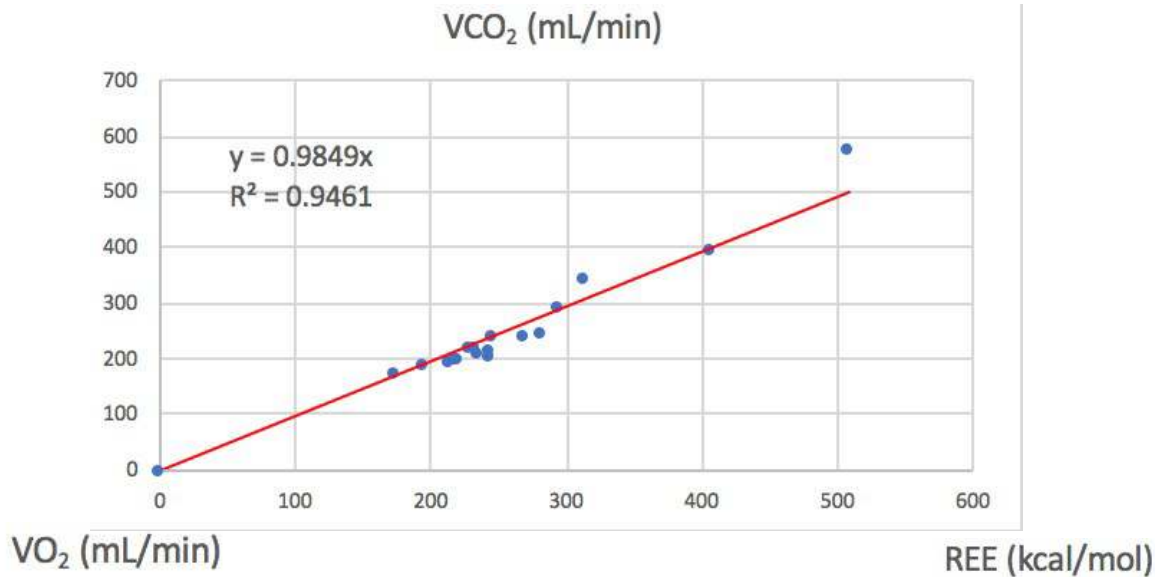

Dr. Johnson wearing Breezing Pro
during study

sensor

mask

✓ Comparison with Medical Graphics Metabolic cart on-going

Validation Study: Wearable mask vs. Medical Graphics (Ultima system)

Analytical validation study conclusion

- ✓ Total of subjects tested: 90+ with Gold standard method and Breath-by-Breath reference metabolic cart.
- ✓ The wearable device for VO_2 , VCO_2 , and Resting Energy Expenditure (EE) demonstrated between 90-100% accuracy with 95% confidence interval.