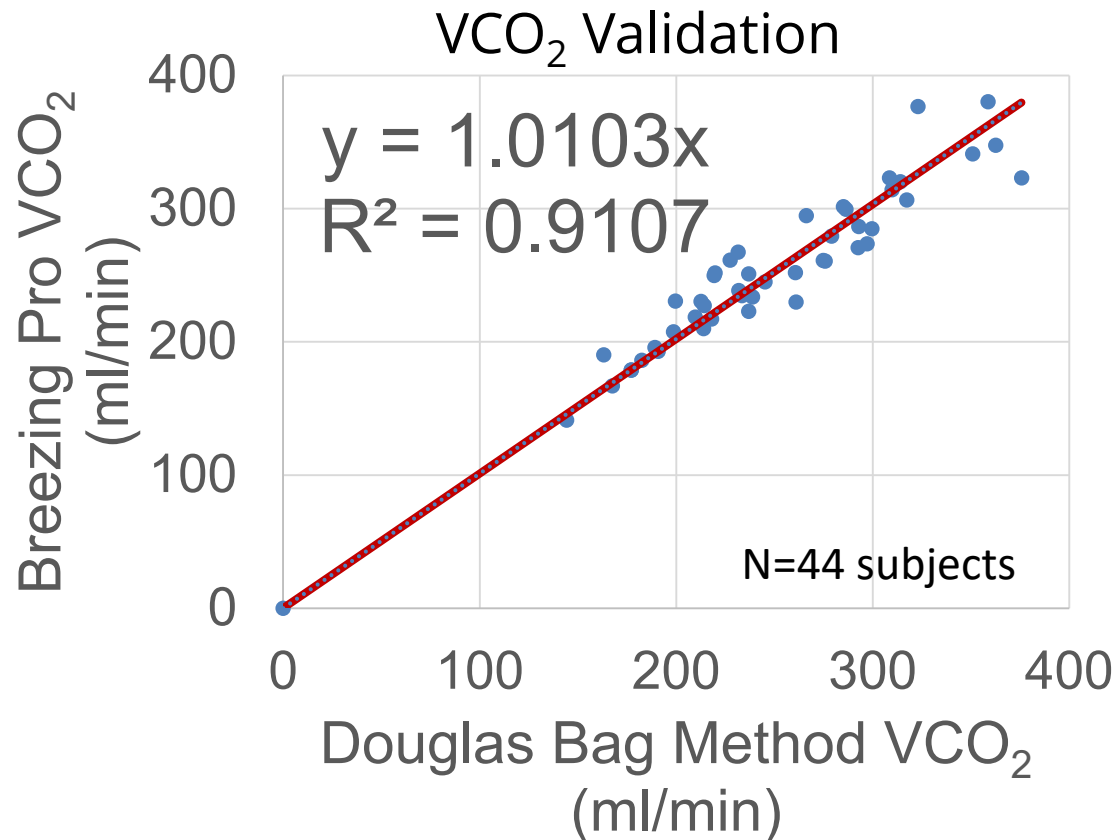

Case Study #4

How accurate can we measure Resting Metabolic Rate (RMR) or Resting Energy Expenditure (REE) with a mobile indirect calorimeter?

Indirect Calorimeter: The wearable mask – Breezing Pro

Validation Study: Wearable mask vs. Douglas Bag Method (single sensor batch)

Validation Study: Wearable mask vs. Douglas Bag Method (single sensor batch)

Validation Study: Wearable mask vs. Douglas Bag Method (single sensor batch)

Validation Study: Wearable mask vs. Douglas Bag Method (4 sensor batches*)

VO₂ Validation

* Different batches from the previous one (N=44)

Validation Study: Wearable mask vs. Douglas Bag Method (multiple sensor batches*)

VCO₂ Validation

* Different batches from the previous one (N=44)

Validation Study: Wearable mask vs. Douglas Bag Method (multiple sensor batches*)

* Different batches from the previous one (N=44)

<http://www.peertechz.com/Obesity-Diabetes-Metabolic-Syndrome/GJODMS-2-107.php>