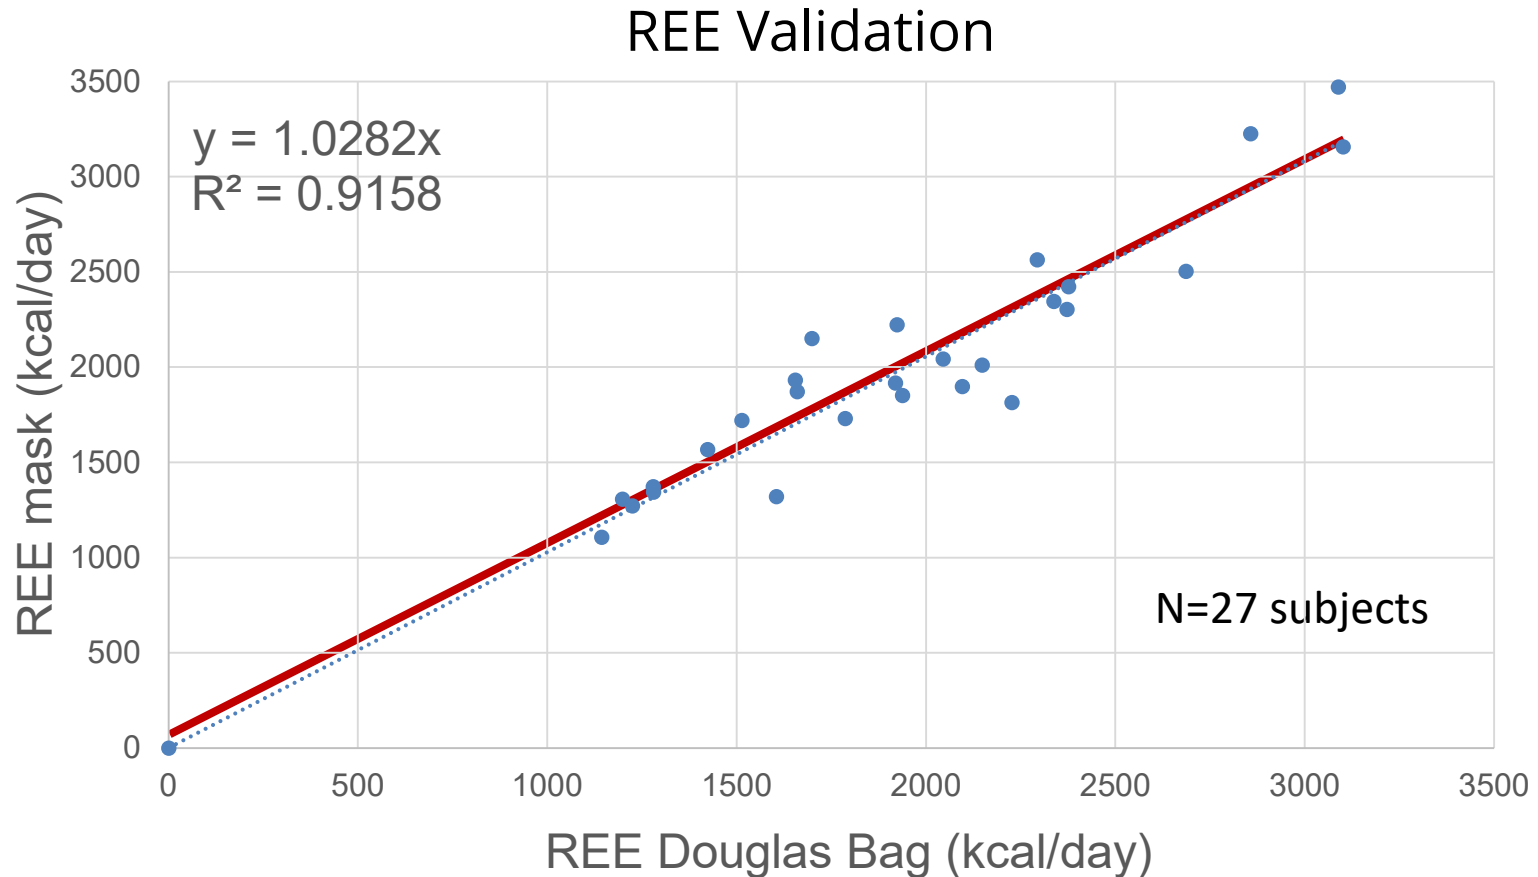

Case Study #4

How accurate can we measure Resting Metabolic Rate (RMR) or Resting Energy Expenditure (REE) with a mobile indirect calorimeter?

Indirect Calorimeter: The wearable mask – Breezing Pro

Validation Study: Wearable mask vs. Douglas Bag Method (single sensor batch)

Validation Study: Wearable mask vs. Douglas Bag Method (single sensor batch)

Validation Study: Wearable mask vs. Douglas Bag Method (single sensor batch)

Validation Study: Wearable mask vs. Douglas Bag Method (4 sensor batches*)

VO₂ Validation

* Different batches from the previous one (N=44)

Validation Study: Wearable mask vs. Douglas Bag Method (multiple sensor batches*)

VCO₂ Validation

* Different batches from the previous one (N=44)

Validation Study: Wearable mask vs. Douglas Bag Method (multiple sensor batches*)

* Different batches from the previous one (N=44)

<http://www.peertechz.com/Obesity-Diabetes-Metabolic-Syndrome/GJODMS-2-107.php>