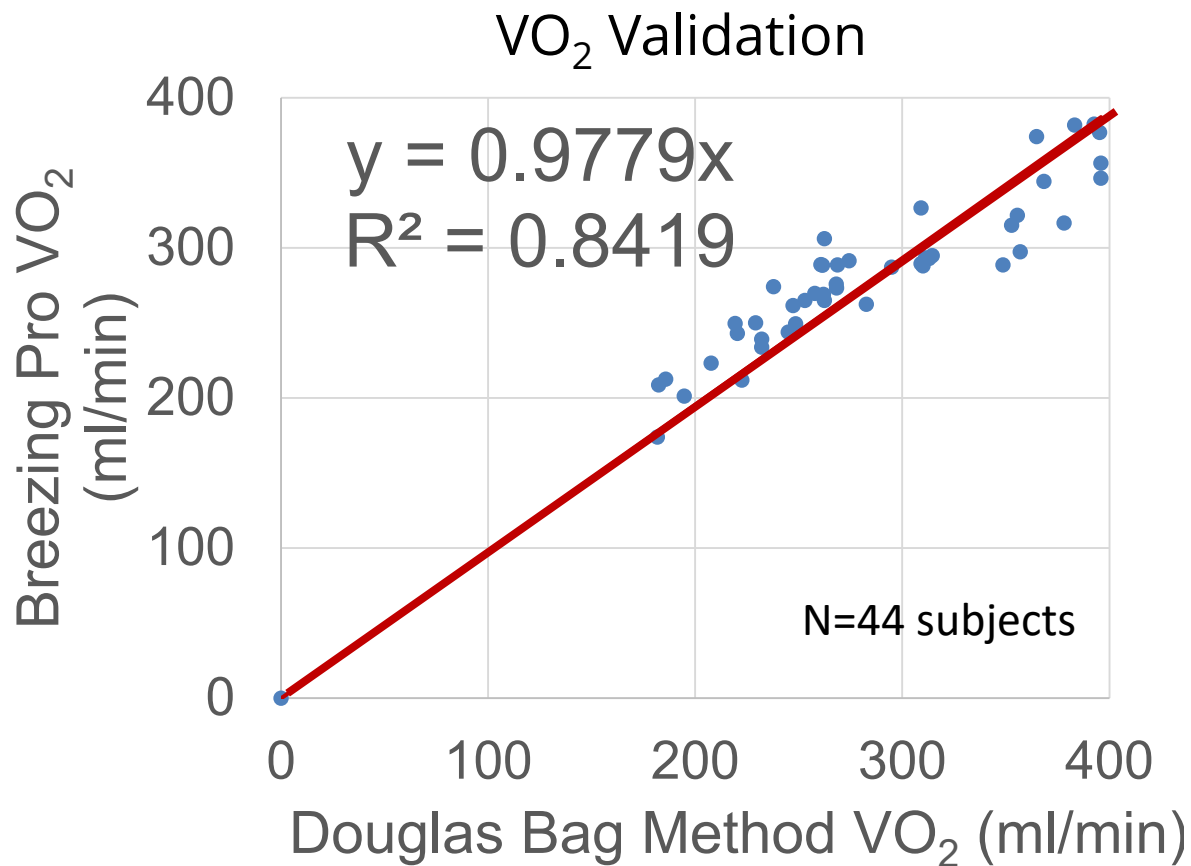

Case Study #4

How accurate can we measure Resting Metabolic Rate (RMR) or Resting Energy Expenditure (REE) with a mobile indirect calorimeter?

Indirect Calorimeter: The wearable mask – Breezing Pro

Validation Study: Wearable mask vs. Douglas Bag Method (single sensor batch)

Validation Study: Wearable mask vs. Douglas Bag Method (single sensor batch)

Validation Study: Wearable mask vs. Douglas Bag Method (single sensor batch)

Validation Study: Wearable mask vs. Douglas Bag Method (4 sensor batches*)

VO₂ Validation

* Different batches from the previous one (N=44)

Validation Study: Wearable mask vs. Douglas Bag Method (multiple sensor batches*)

VCO₂ Validation

* Different batches from the previous one (N=44)

Validation Study: Wearable mask vs. Douglas Bag Method (multiple sensor batches*)

* Different batches from the previous one (N=44)

<http://www.peertechz.com/Obesity-Diabetes-Metabolic-Syndrome/GJODMS-2-107.php>