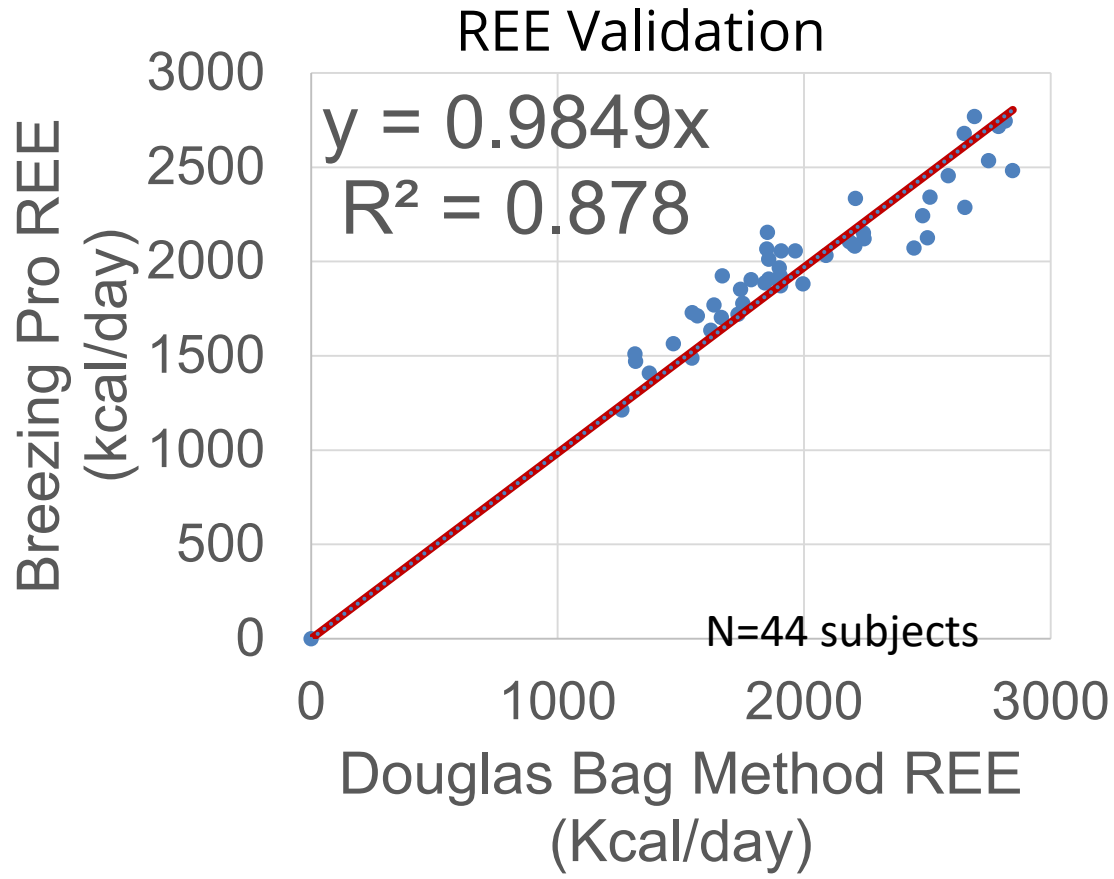

Case Study #4

How accurate can we measure Resting Metabolic Rate (RMR) or Resting Energy Expenditure (REE) with a mobile indirect calorimeter?

Indirect Calorimeter: The wearable mask – Breezing Pro

Validation Study: Wearable mask vs. Douglas Bag Method (single sensor batch)

Validation Study: Wearable mask vs. Douglas Bag Method (single sensor batch)

Validation Study: Wearable mask vs. Douglas Bag Method (single sensor batch)

Validation Study: Wearable mask vs. Douglas Bag Method (4 sensor batches*)

VO₂ Validation

* Different batches from the previous one (N=44)

Validation Study: Wearable mask vs. Douglas Bag Method (multiple sensor batches*)

VCO₂ Validation

* Different batches from the previous one (N=44)

Validation Study: Wearable mask vs. Douglas Bag Method (multiple sensor batches*)

* Different batches from the previous one (N=44)

<http://www.peertechz.com/Obesity-Diabetes-Metabolic-Syndrome/GJODMS-2-107.php>