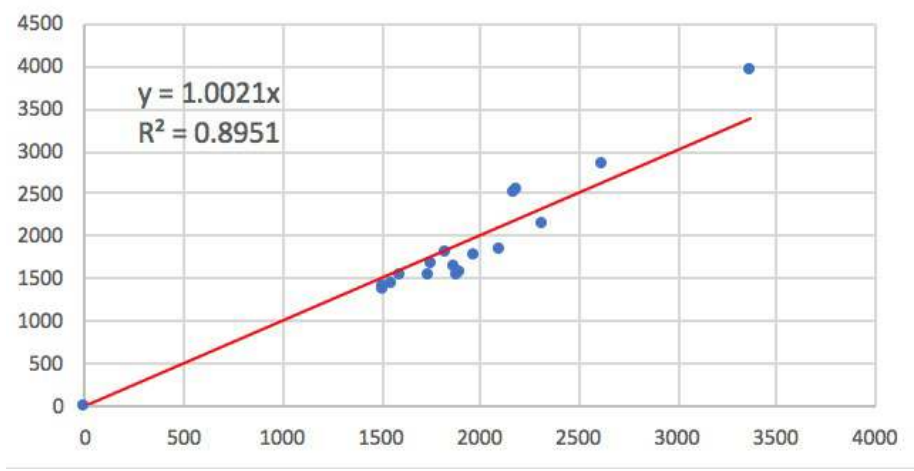

Dr. Johnson wearing Breezing Pro
during study

sensor

mask

✓ Comparison with Medical Graphics Metabolic cart on-going

Validation Study: Wearable mask vs. Medical Graphics (Ultima system)

Analytical validation study conclusion

- ✓ Total of subjects tested: 90+ with Gold standard method and Breath-by-Breath reference metabolic cart.
- ✓ The wearable device for VO_2 , VCO_2 , and Resting Energy Expenditure (EE) demonstrated between 90-100% accuracy with 95% confidence interval.