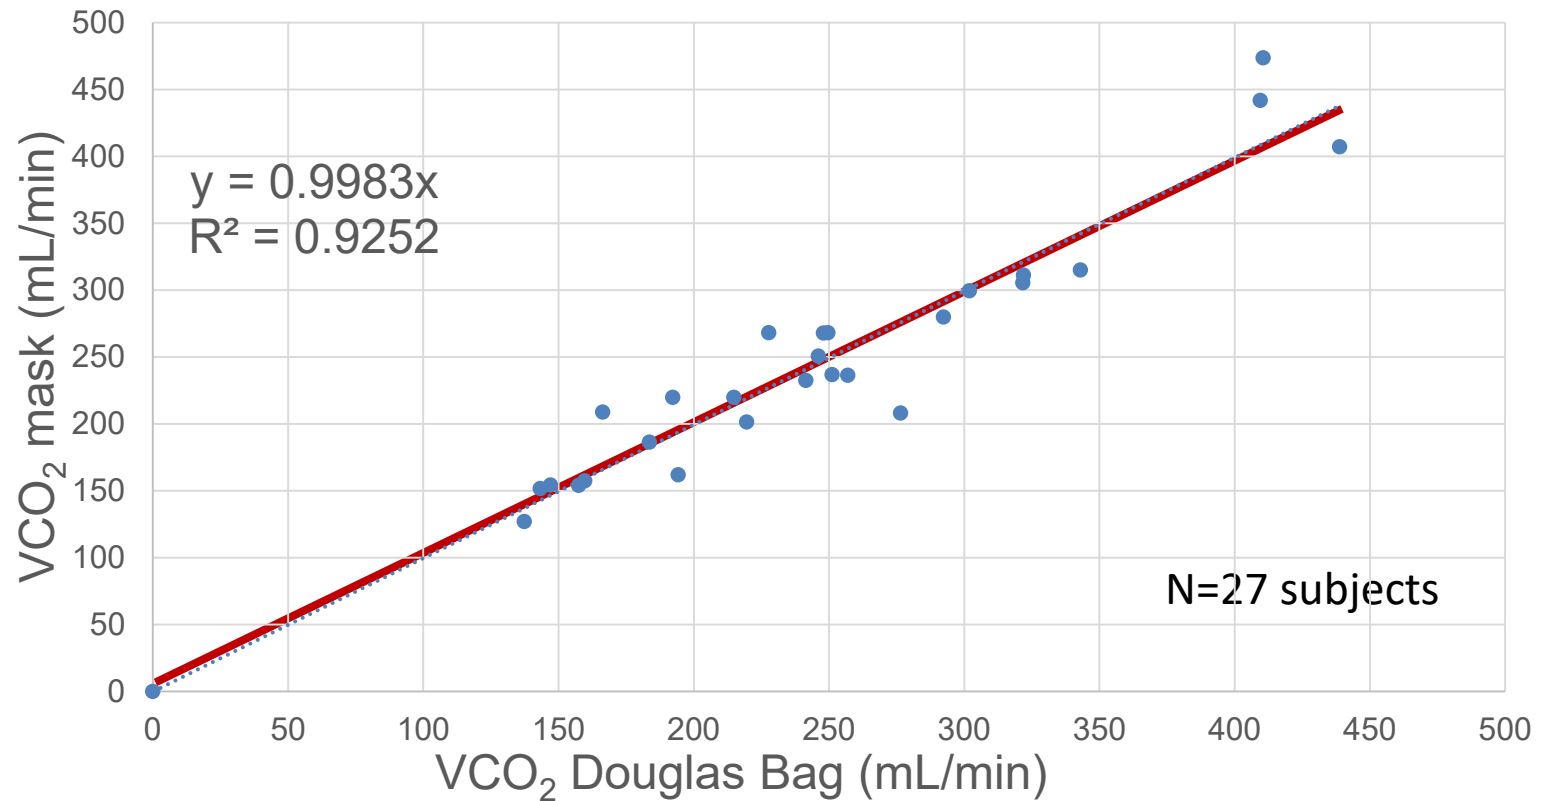

Case Study #4

How accurate can we measure Resting Metabolic Rate (RMR) or Resting Energy Expenditure (REE) with a mobile indirect calorimeter?

Indirect Calorimeter: The wearable mask – Breezing Pro

Validation Study: Wearable mask vs. Douglas Bag Method (single sensor batch)

Validation Study: Wearable mask vs. Douglas Bag Method (single sensor batch)

Validation Study: Wearable mask vs. Douglas Bag Method (single sensor batch)

Validation Study: Wearable mask vs. Douglas Bag Method (4 sensor batches*)

VO₂ Validation

* Different batches from the previous one (N=44)

Validation Study: Wearable mask vs. Douglas Bag Method (multiple sensor batches*)

VCO₂ Validation

* Different batches from the previous one (N=44)